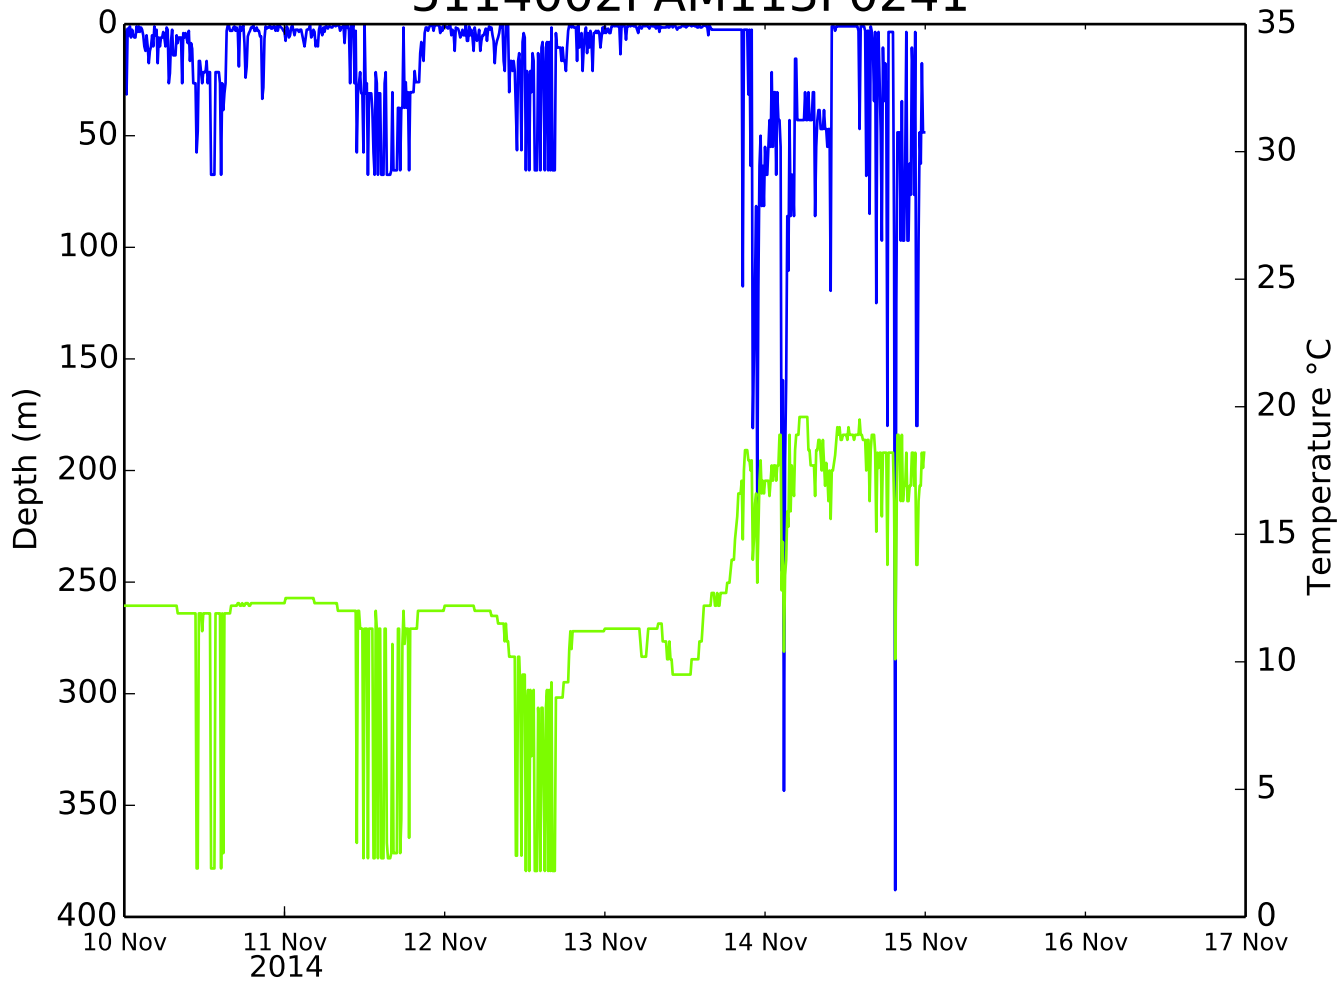

# 5114002PAM113P0241

— depth — temperature